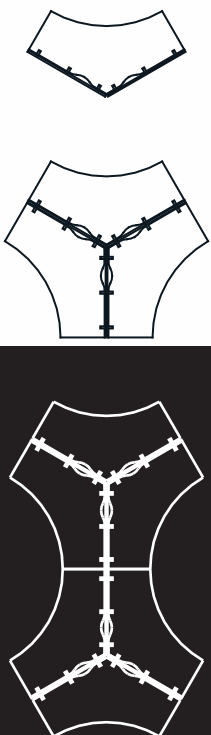

W1212

120 Workstation
(1 Desk, 2 Screens desk hung)

WP1212

120 Workstation Cluster
(3 Desks, 3 Screens desk hung)

Desk height

720 adjustable +/-20mm
Tech adjustable available +/-150mm

Screen height

1020 or 1140 from floor level

All measurements are in millimeters.
Furniture is available in flat pack.